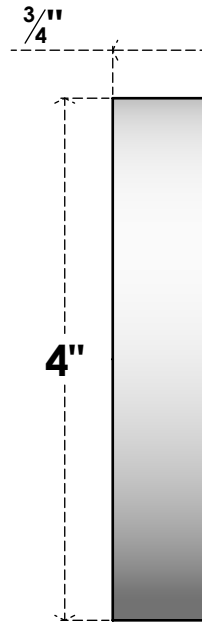

# ROSP040X040X075GRY02

4"W X 4"H X 3/4"P STANDARD GRAYSON BULLSEYE ROSETTE WITH SQUARE EDGE, ARCHITECTURAL GRADE PVC

**FRONT**

**SIDE**

EKENA MILLWORK  
2300 WEST MAIN ST.  
CLARKSVILLE, TX 75426  
TOLL FREE: 866-607-0453  
WWW.EKENAMILLWORK.COM

#### NOTES

1. INSTALLATION TO BE COMPLETED IN ACCORDANCE WITH MANUFACTURER'S SPECIFICATIONS.
2. DRAWING MAY NOT BE TO SCALE
3. THIS DRAWING IS INTENDED FOR DESIGN AND PLANNING PURPOSES ONLY.
4. ALL INFORMATION CONTAINED HEREIN WAS CURRENT AT THE TIME OF DEVELOPMENT BUT MUST BE REVIEWED AND APPROVED BY THE PRODUCT MANUFACTURER TO BE CONSIDERED ACCURATE.
5. ARCHITECTURAL GRADE PVC PRODUCTS ARE MADE FROM EXPANDED CELLULAR PVC AND COME NATURALLY WHITE BUT MAY BE PAINTED