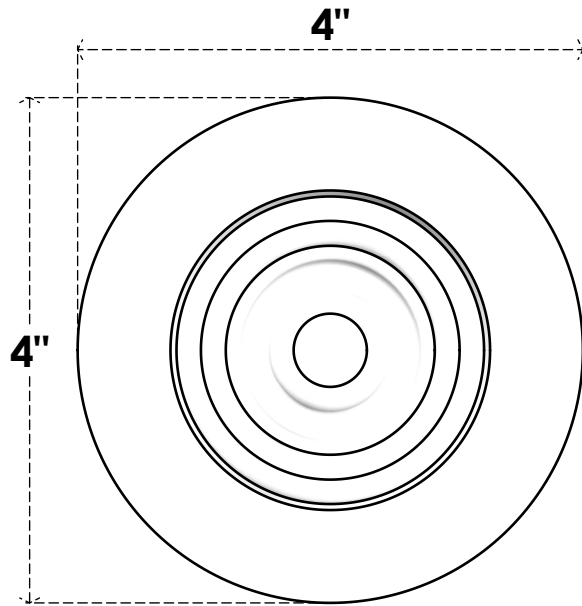

# ROSP040X040X075GRY02

4"W X 4"H X 3/4"P STANDARD GRAYSON BULLSEYE ROSETTE WITH SQUARE EDGE, ARCHITECTURAL GRADE PVC

**FRONT**

**SIDE**

EKENA MILLWORK  
2300 WEST MAIN ST.  
CLARKSVILLE, TX 75426  
TOLL FREE: 866-607-0453  
WWW.EKENAMILLWORK.COM